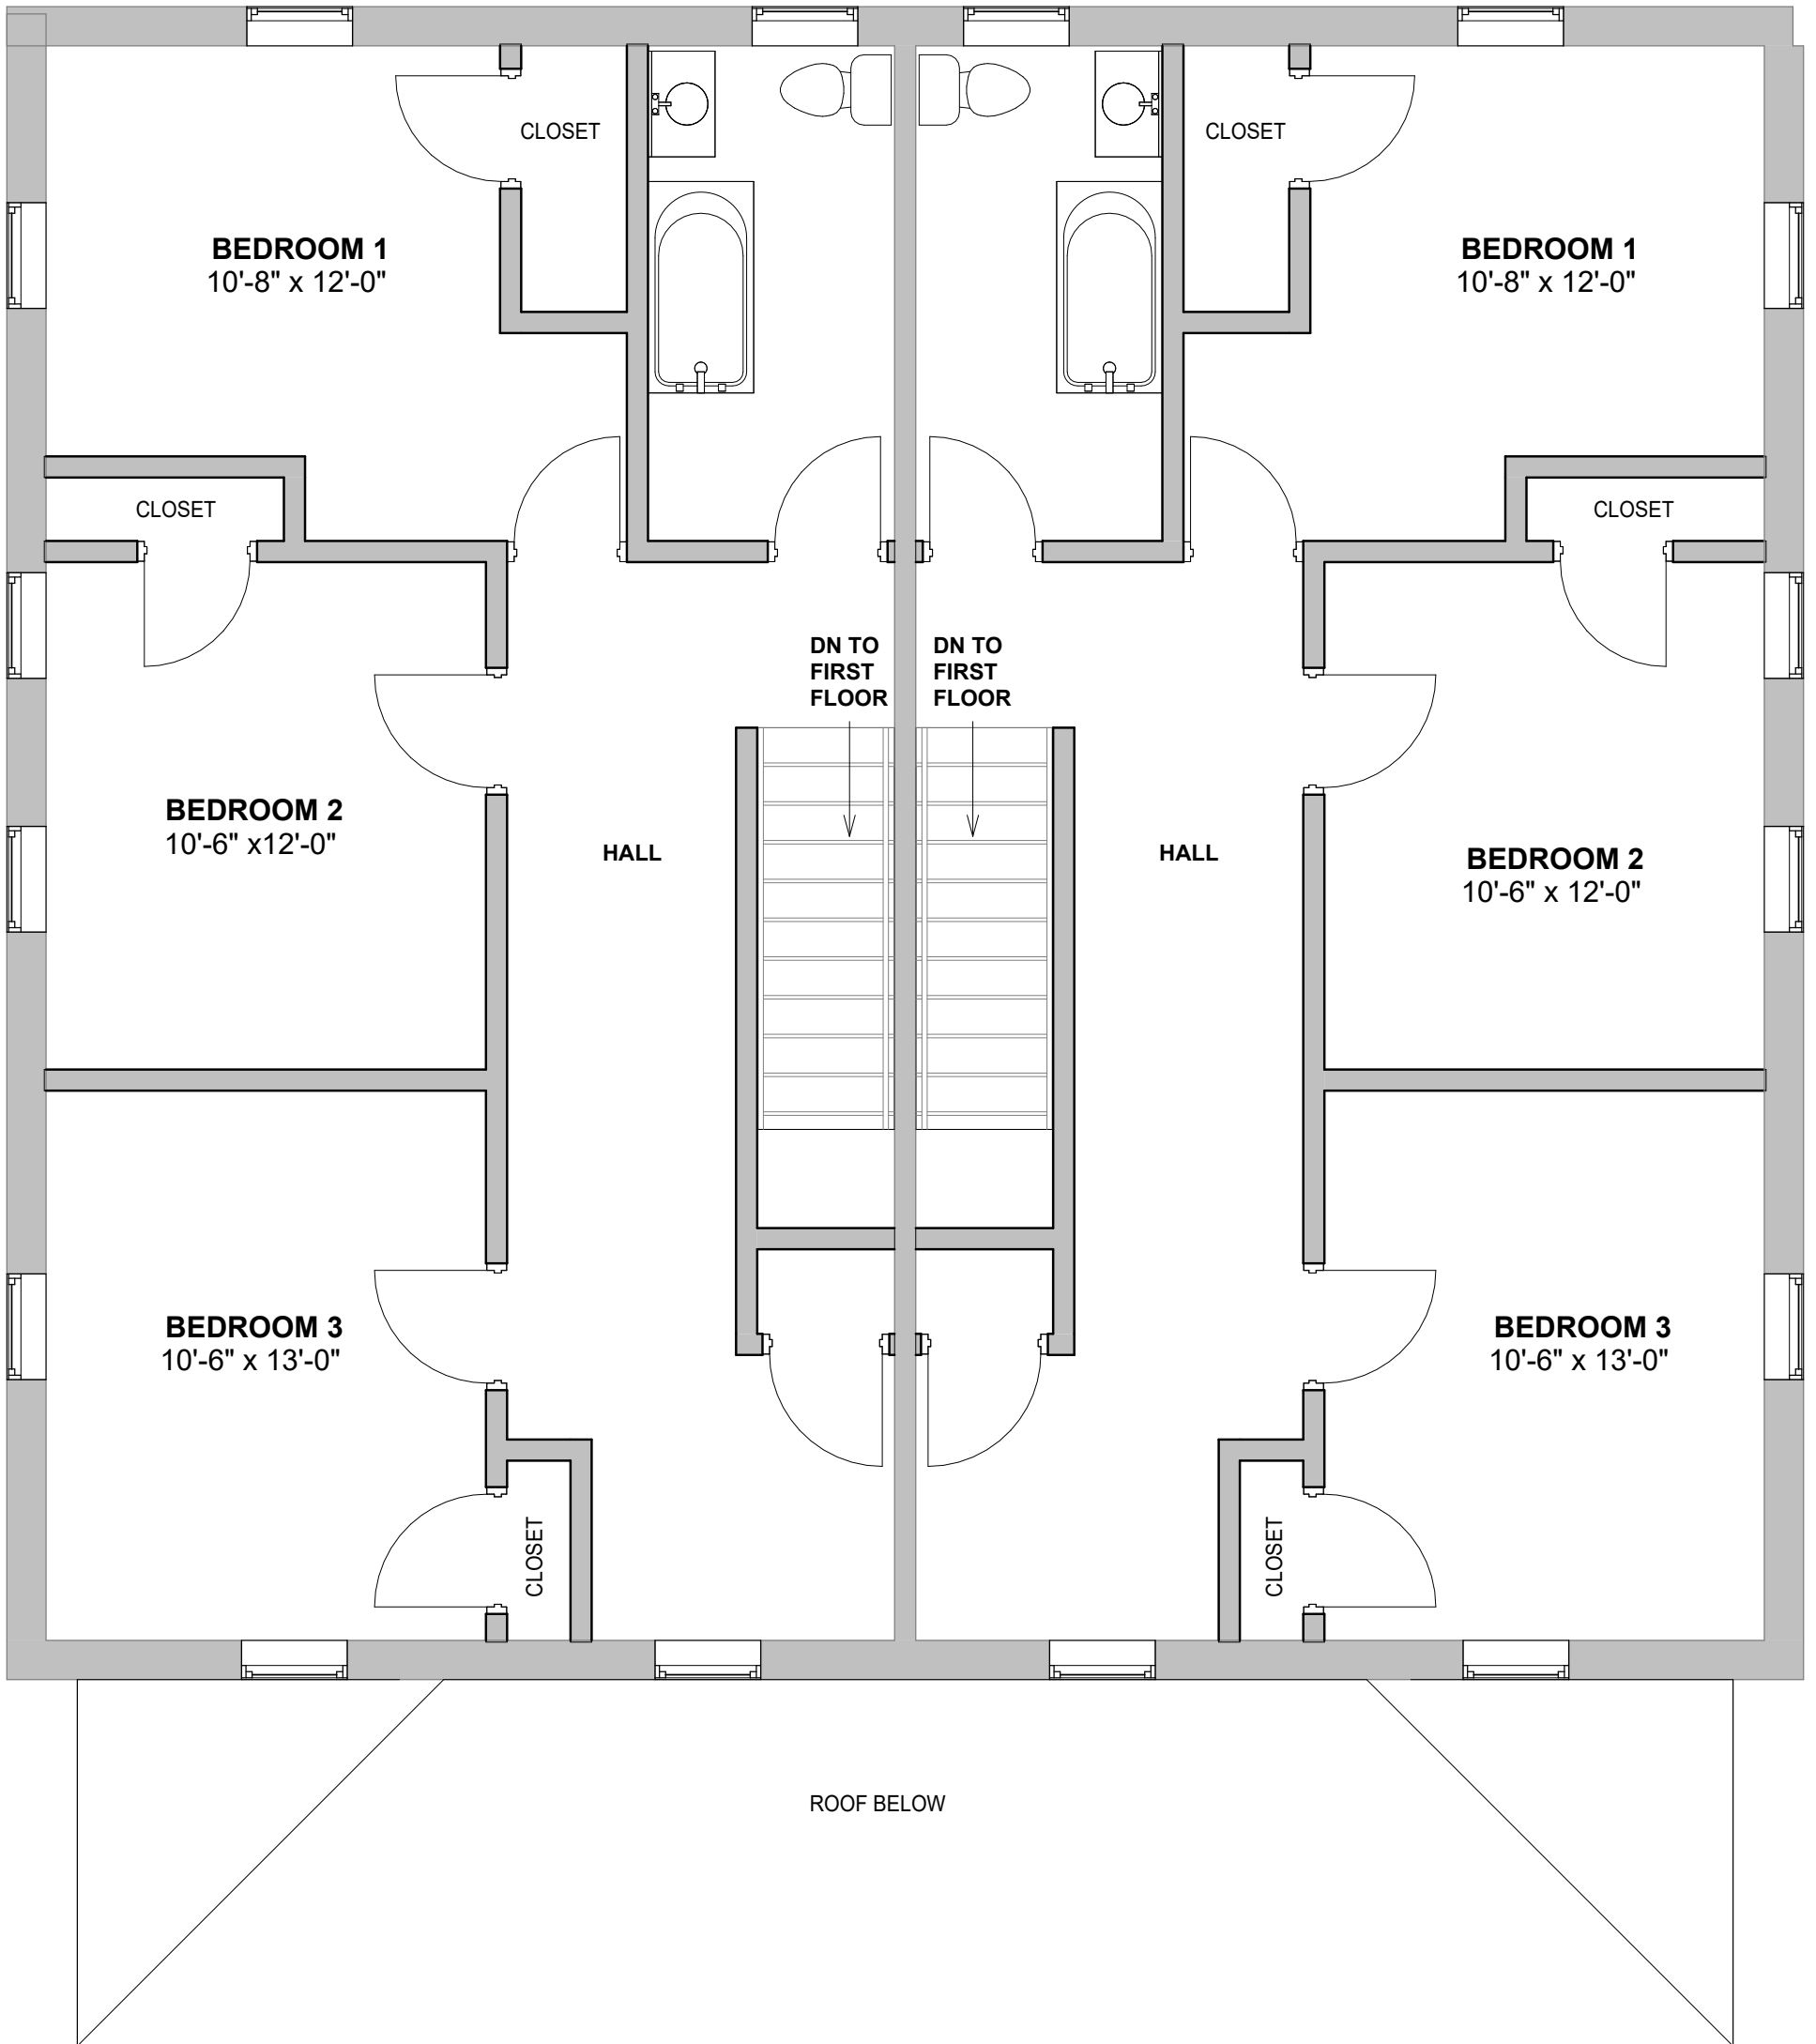

**600-602 PUGH STREET**  
**FIRST FLOOR PLAN**

NOTE: Room dimensions are approximate.

**600-602 PUGH STREET**  
**SECOND FLOOR PLAN**

NOTE: Room dimensions are approximate.