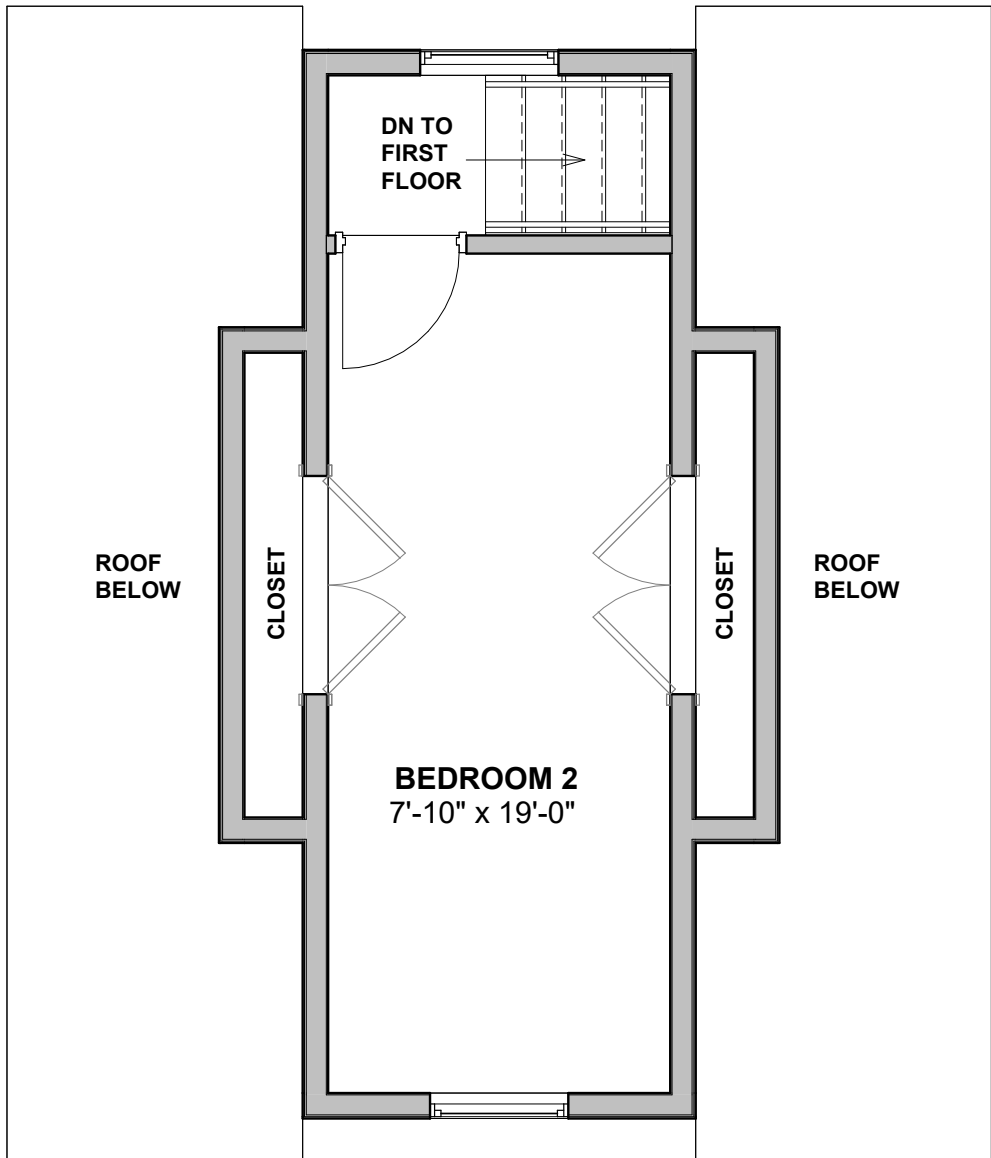

608 PUGH STREET: REAR
FIRST FLOOR PLAN

NOTE: Room dimensions are approximate.

608 PUGH STREET: REAR
SECOND FLOOR PLAN

NOTE: Room dimensions are approximate.