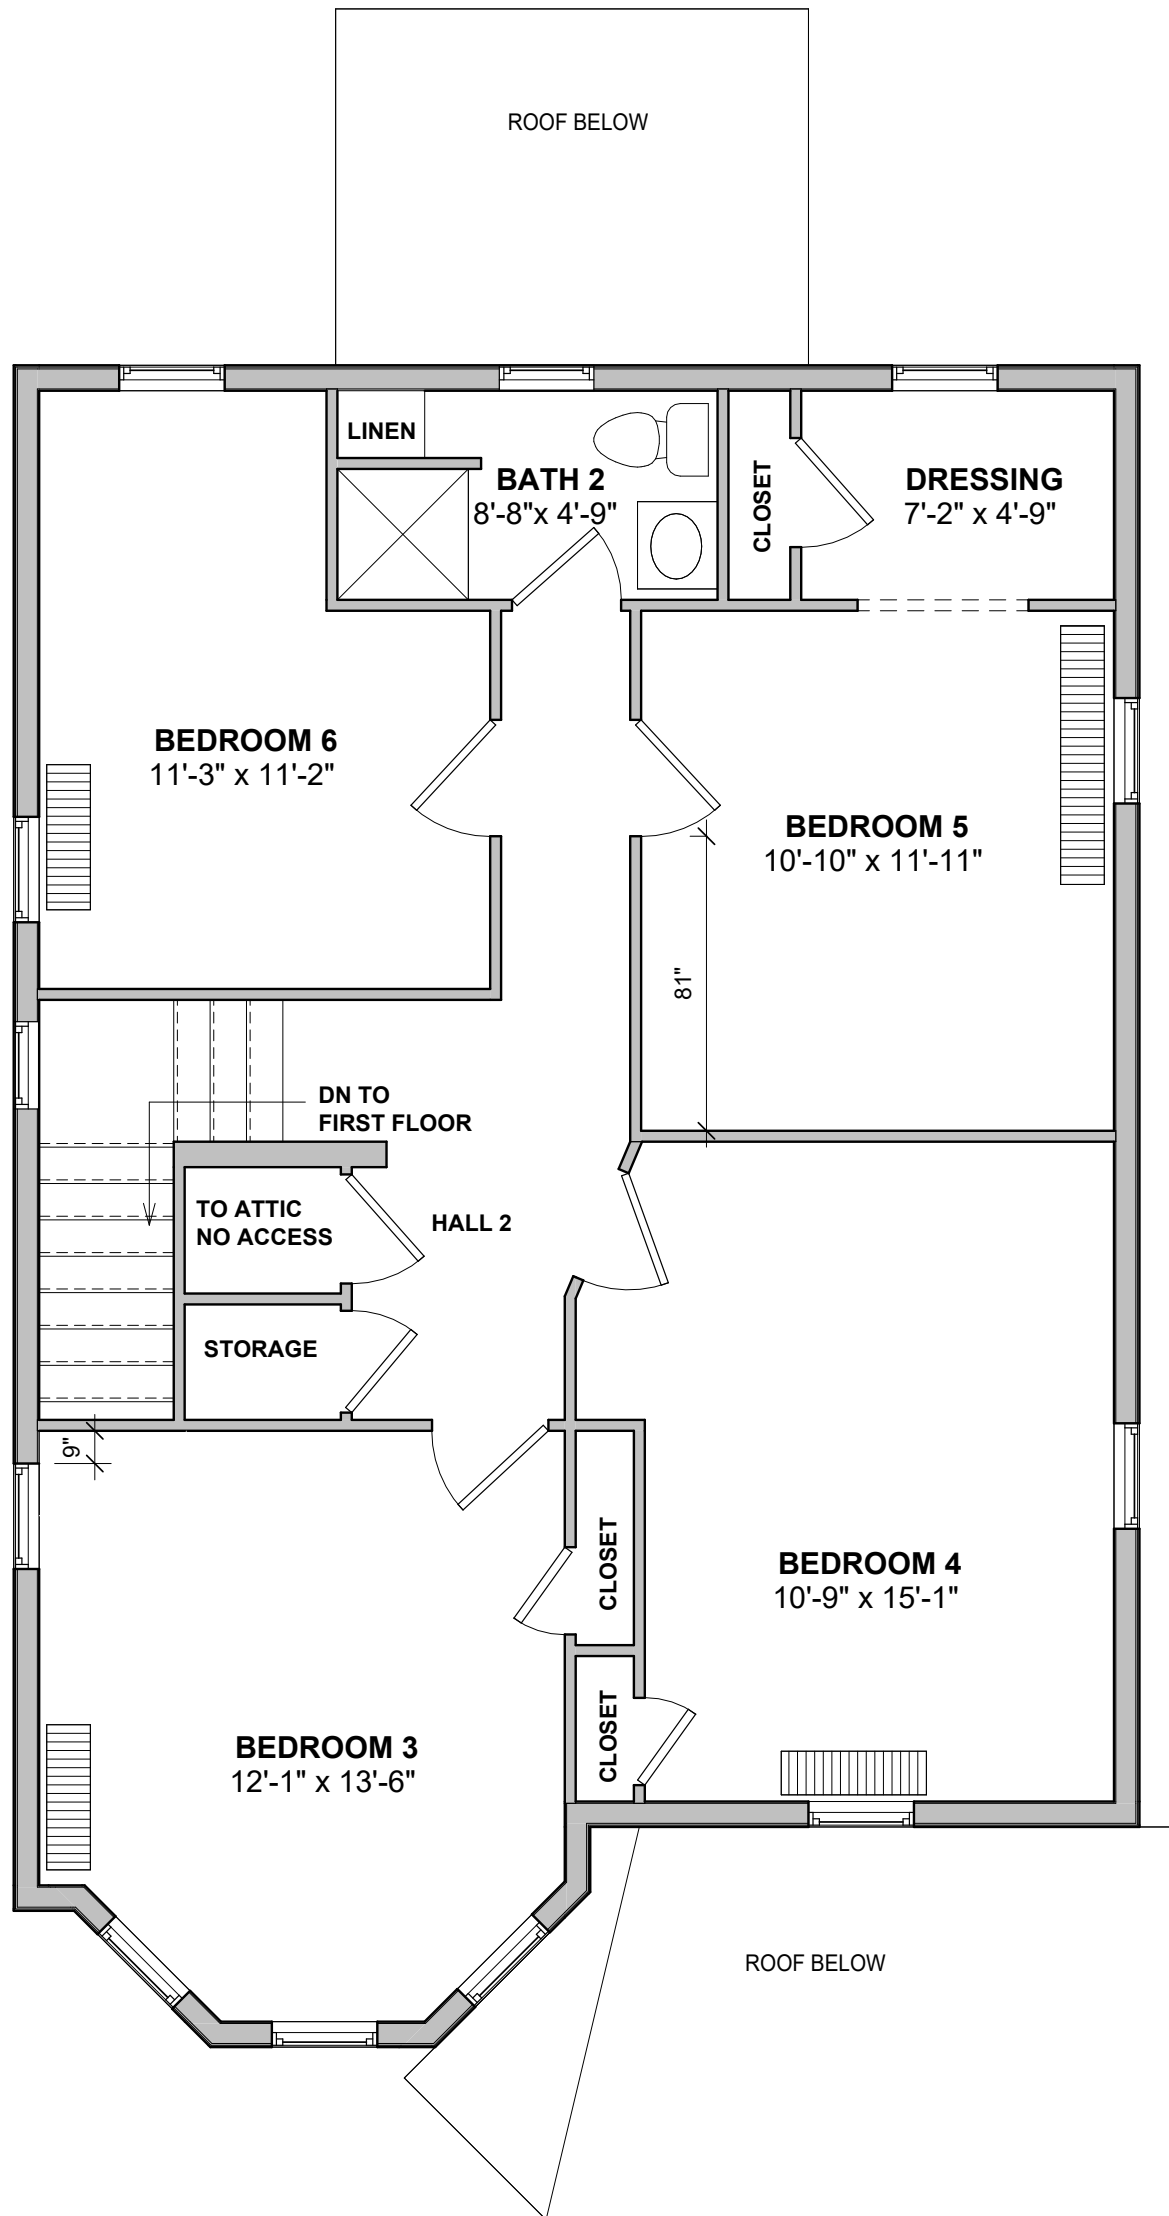

433 W COLLEGE AVE
FIRST FLOOR PLAN

NOTE: Room dimensions are appropriate.

433 W COLLEGE AVE
SECOND FLOOR PLAN

NOTE: Room dimensions are appropriate.