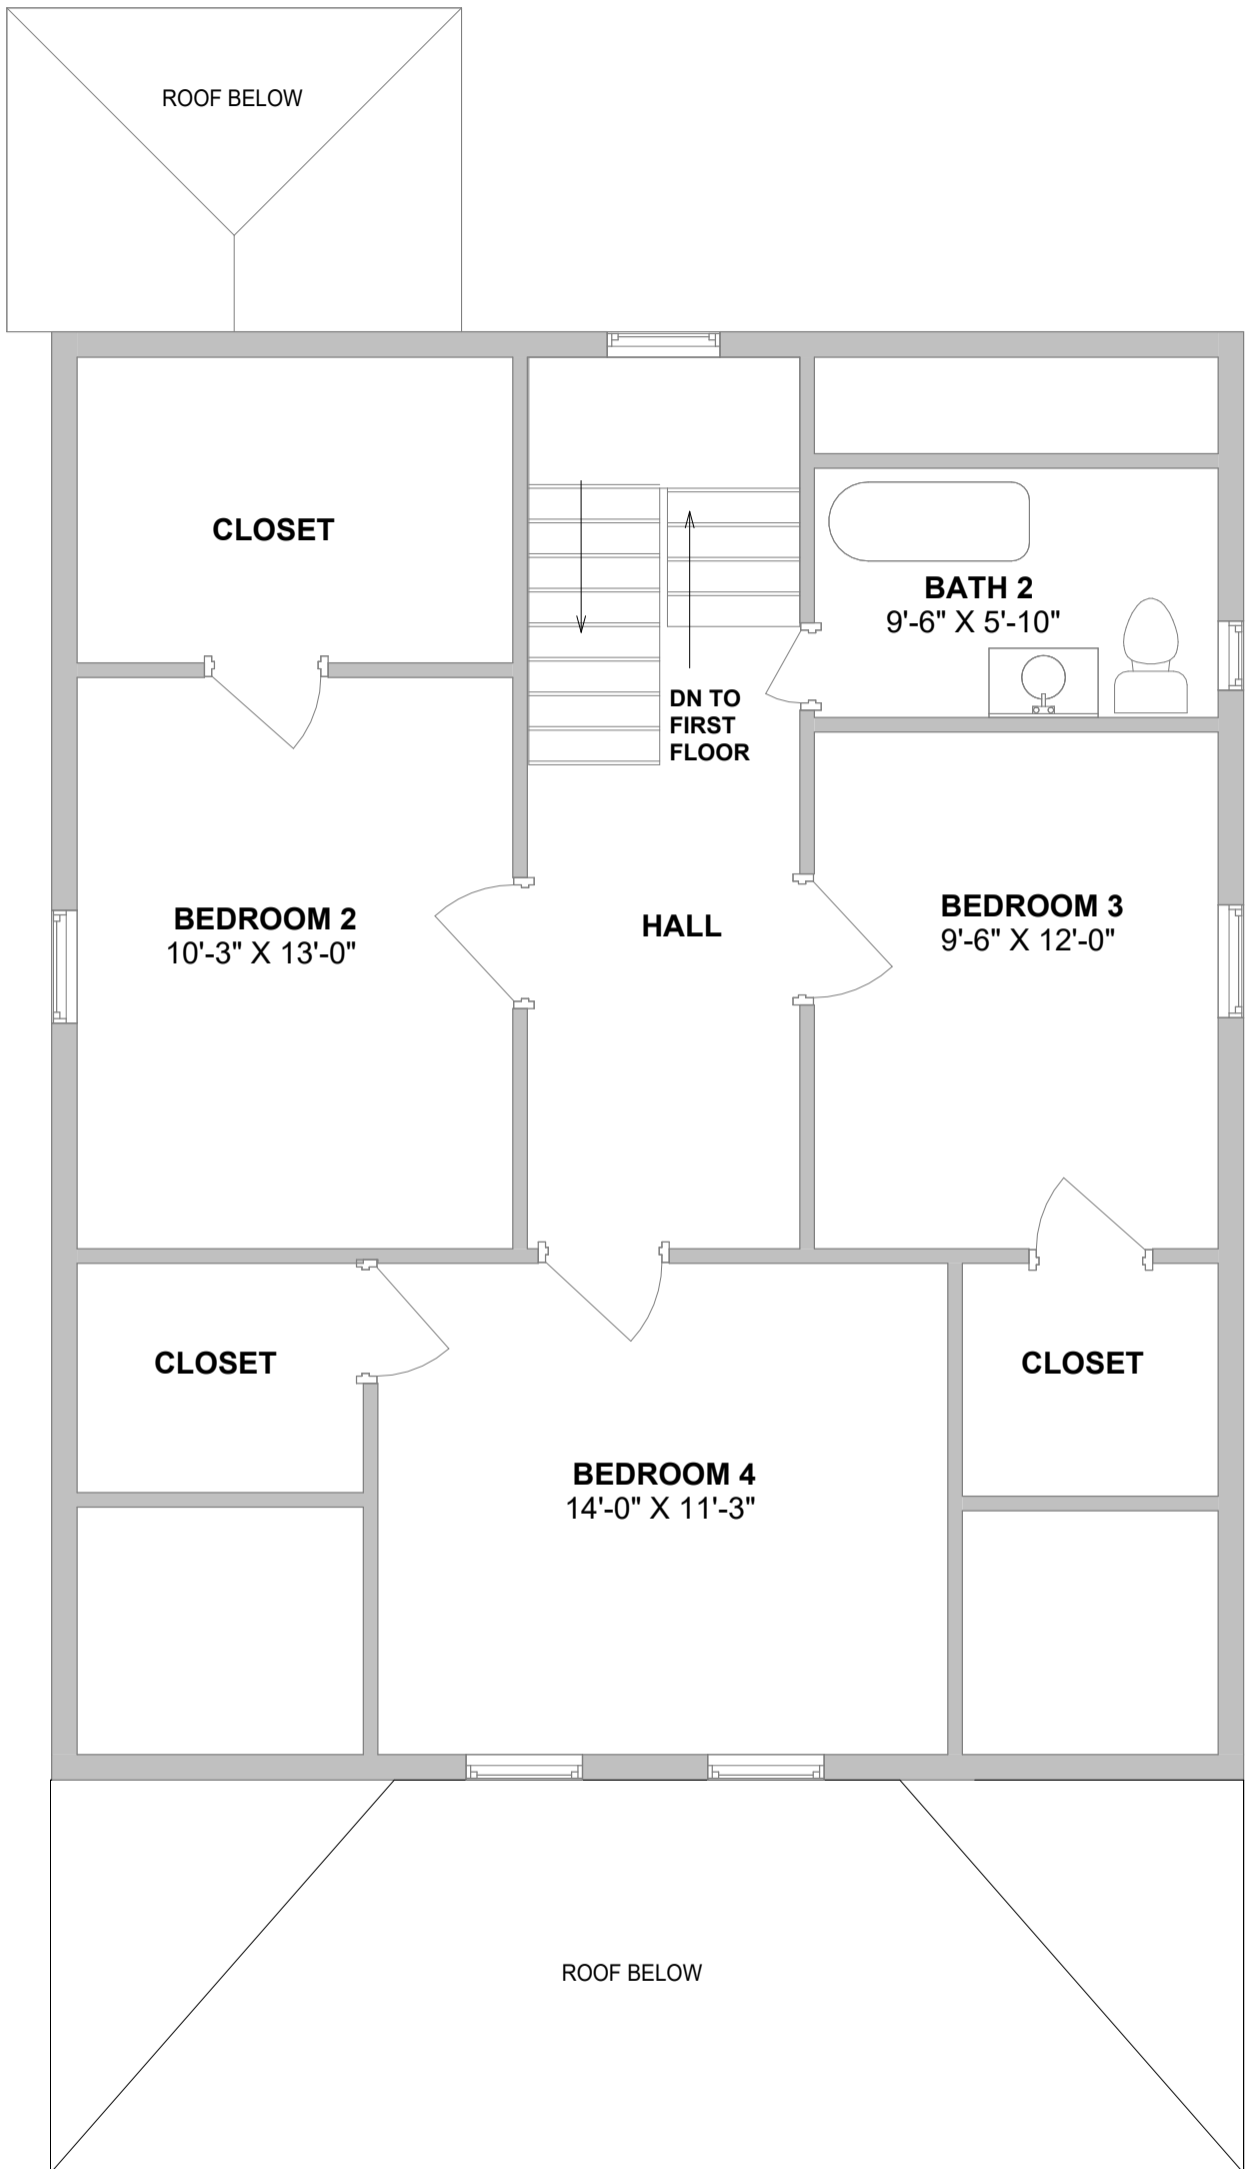

614 S PUGH STREET
FIRST FLOOR PLAN

NOTE: Room dimensions are approximate.

**614 S PUGH STREET
SECOND FLOOR PLAN**

NOTE: Room dimensions are approximate.