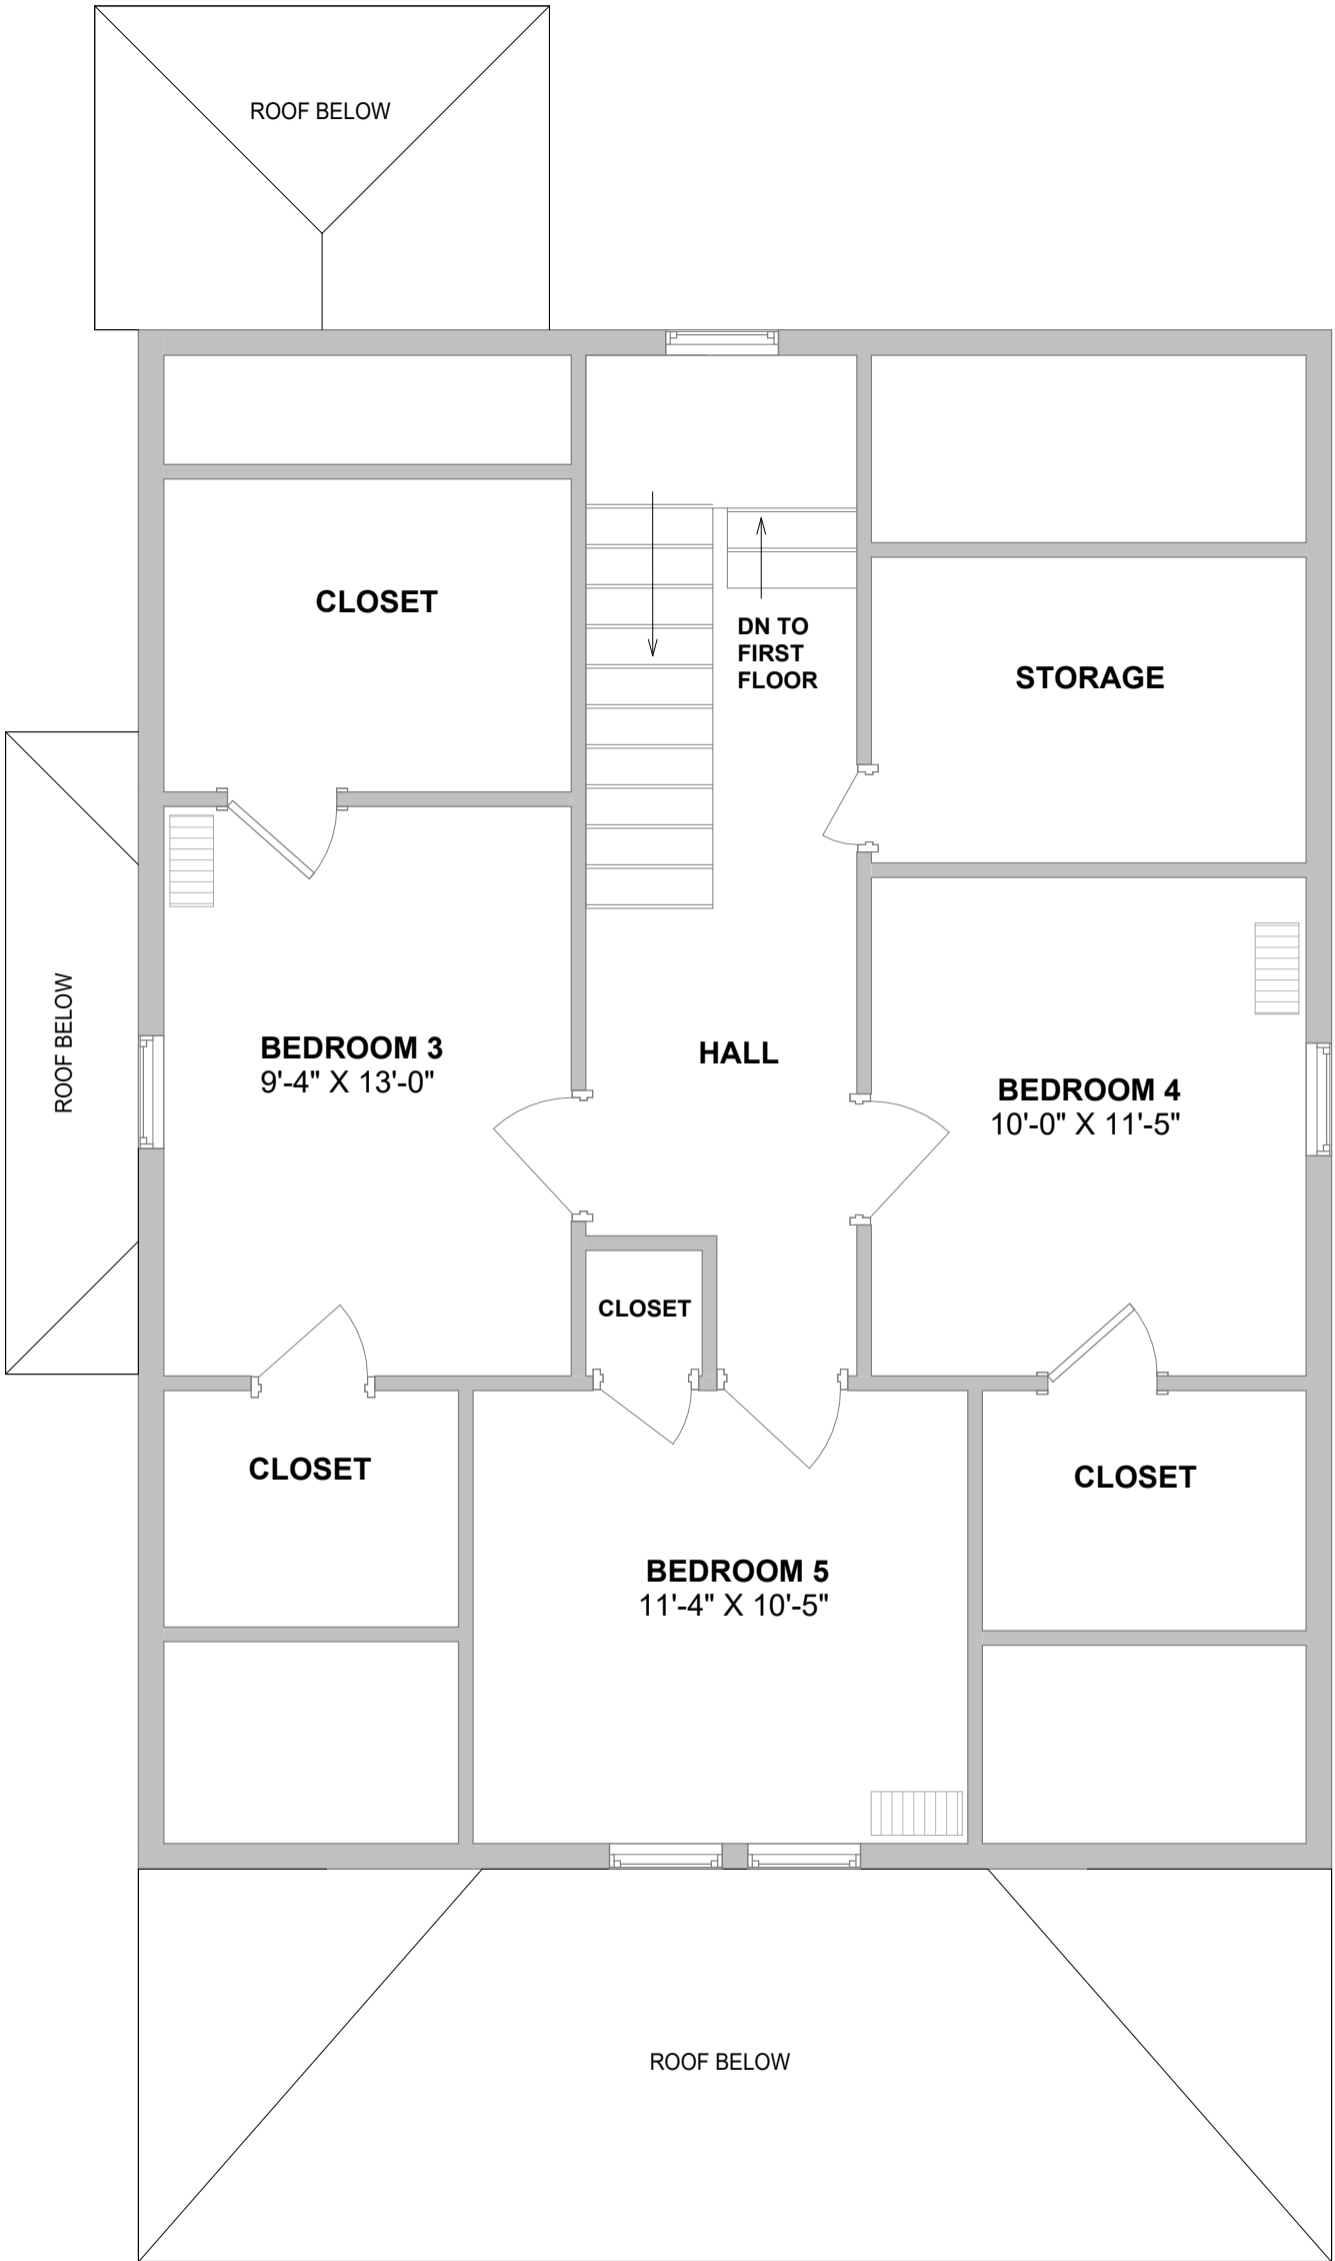

**608 S PUGH STREET**  
**FIRST FLOOR PLAN**

NOTE: Room dimensions are approximate.

**608 S PUGH STREET  
SECOND FLOOR PLAN**

NOTE: Room dimensions are approximate.