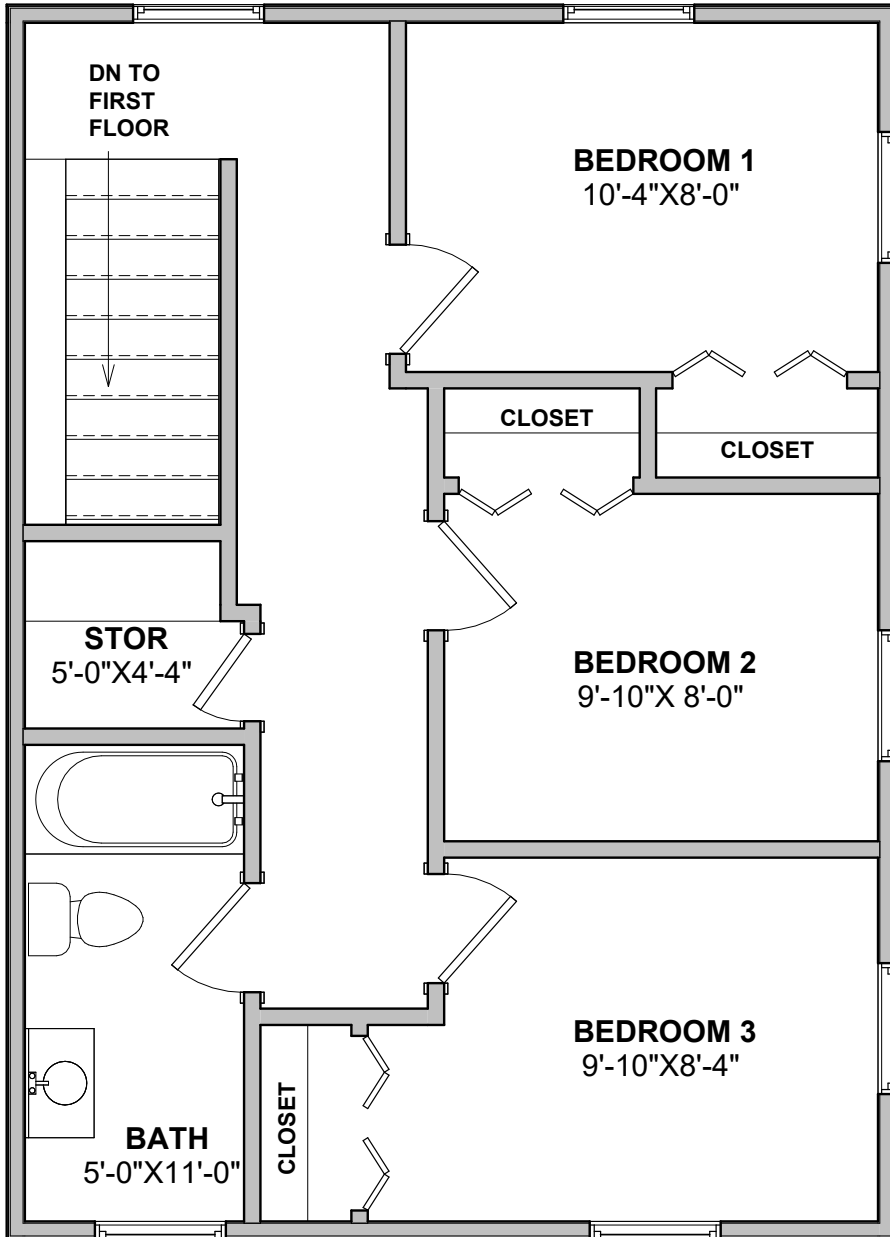

118 E PROSPECT AVE: REAR
FIRST FLOOR PLAN

NOTE: Room dimensions are approximate.

118 E PROSPECT AVE: REAR
SECOND FLOOR PLAN

NOTE: Room dimensions are approximate.