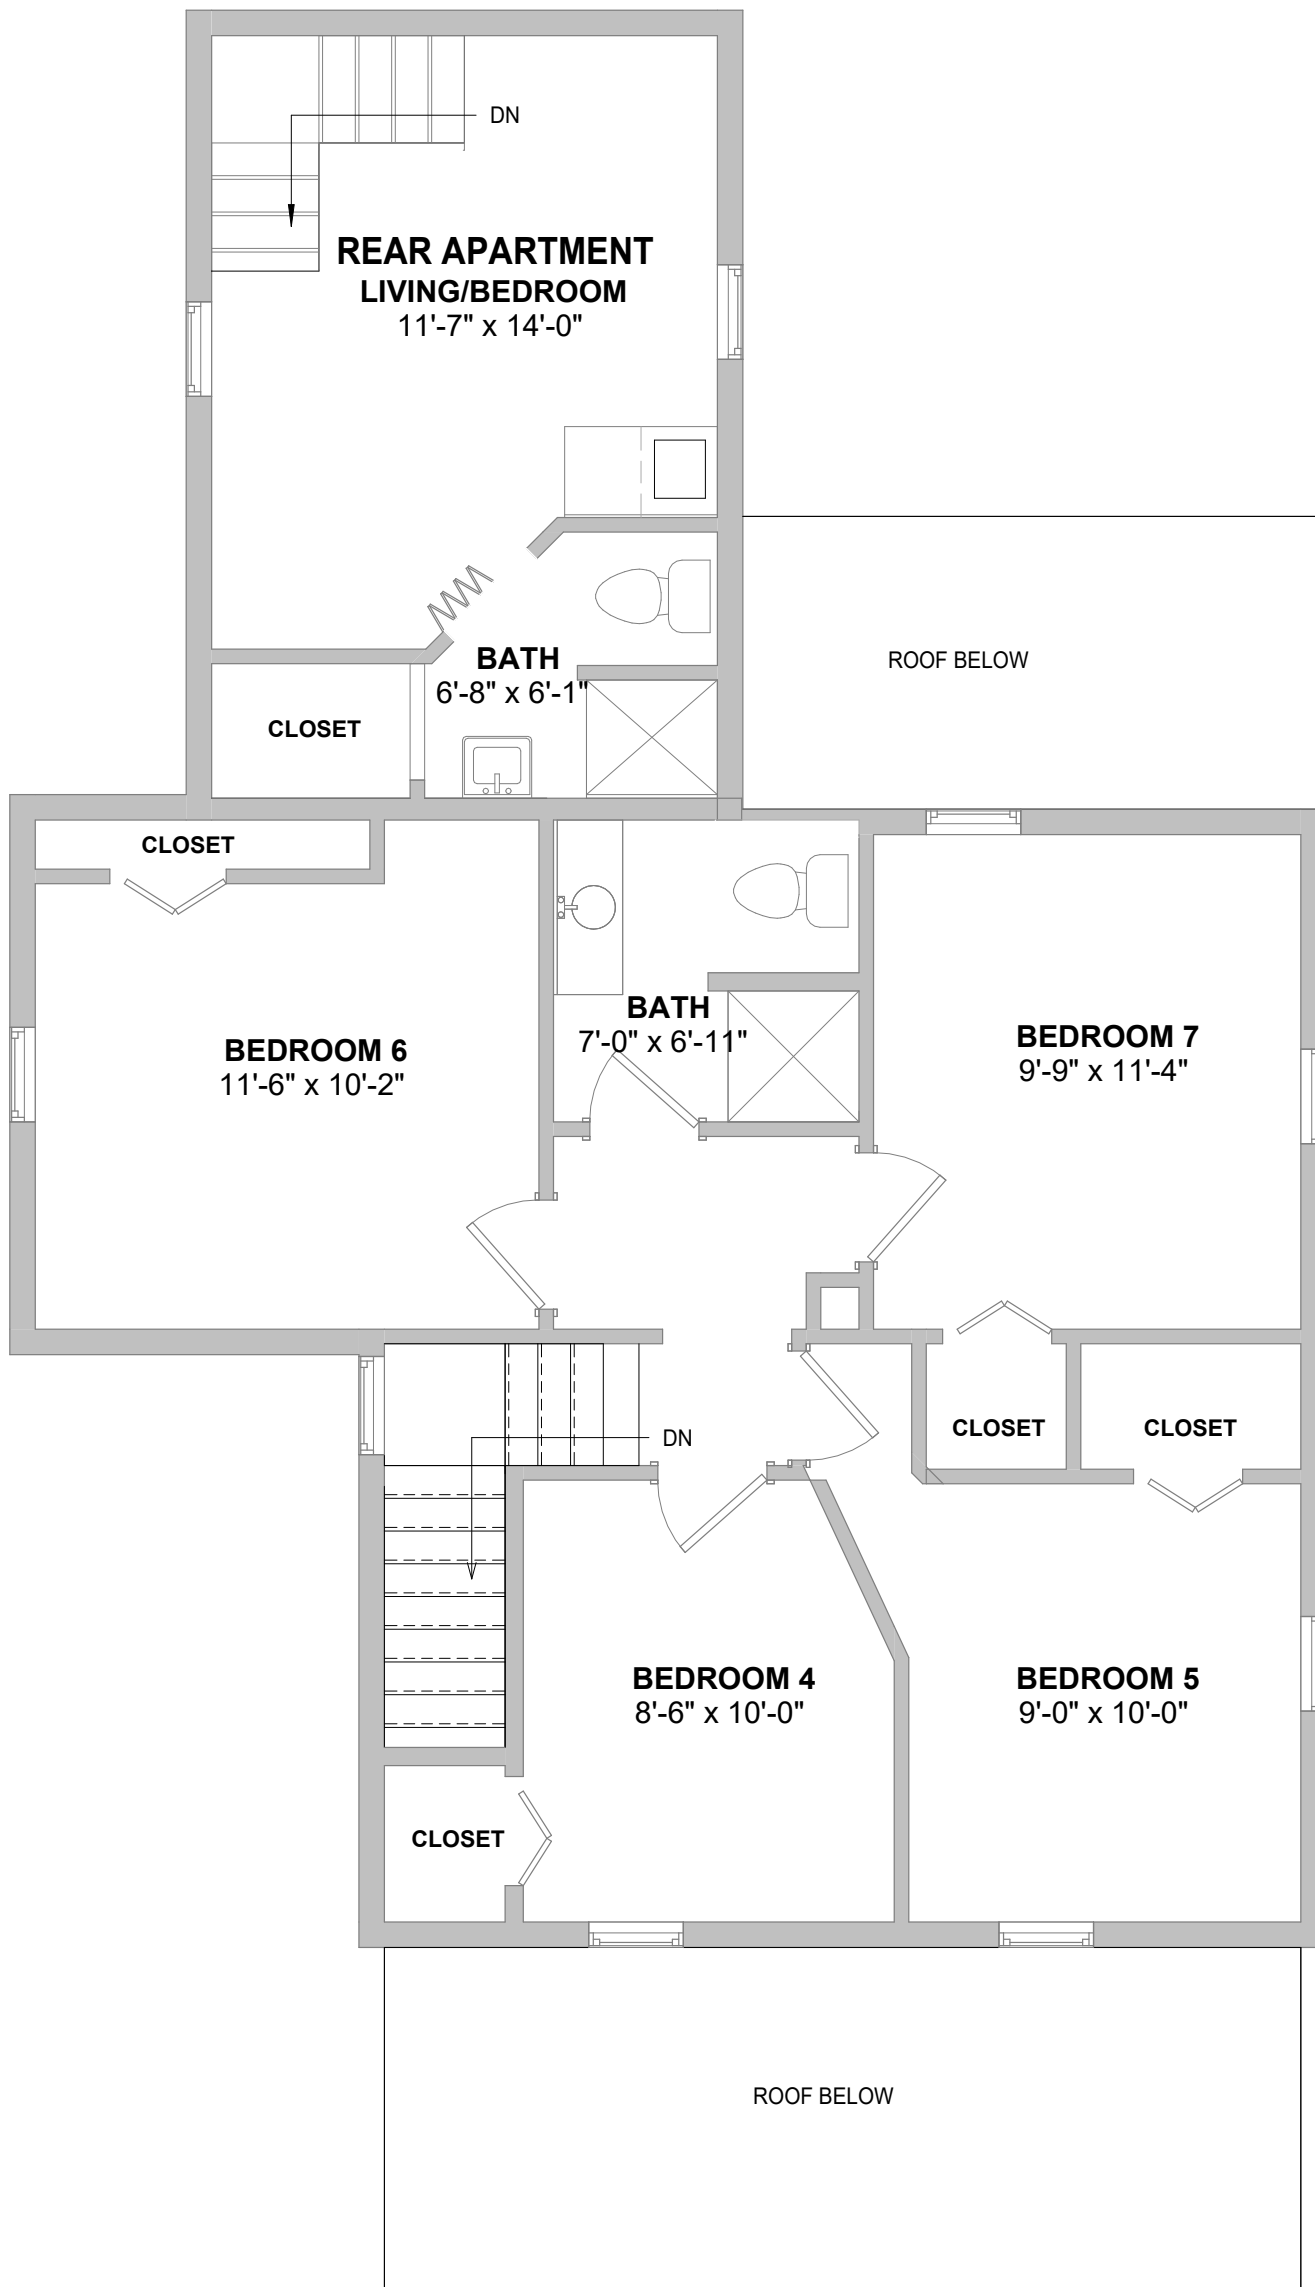

429 W COLLEGE AVE
FIRST FLOOR PLAN

NOTE: Room dimensions are approximate.

**429 W COLLEGE AVE
SECOND FLOOR PLAN**

NOTE: Room dimensions are approximate.