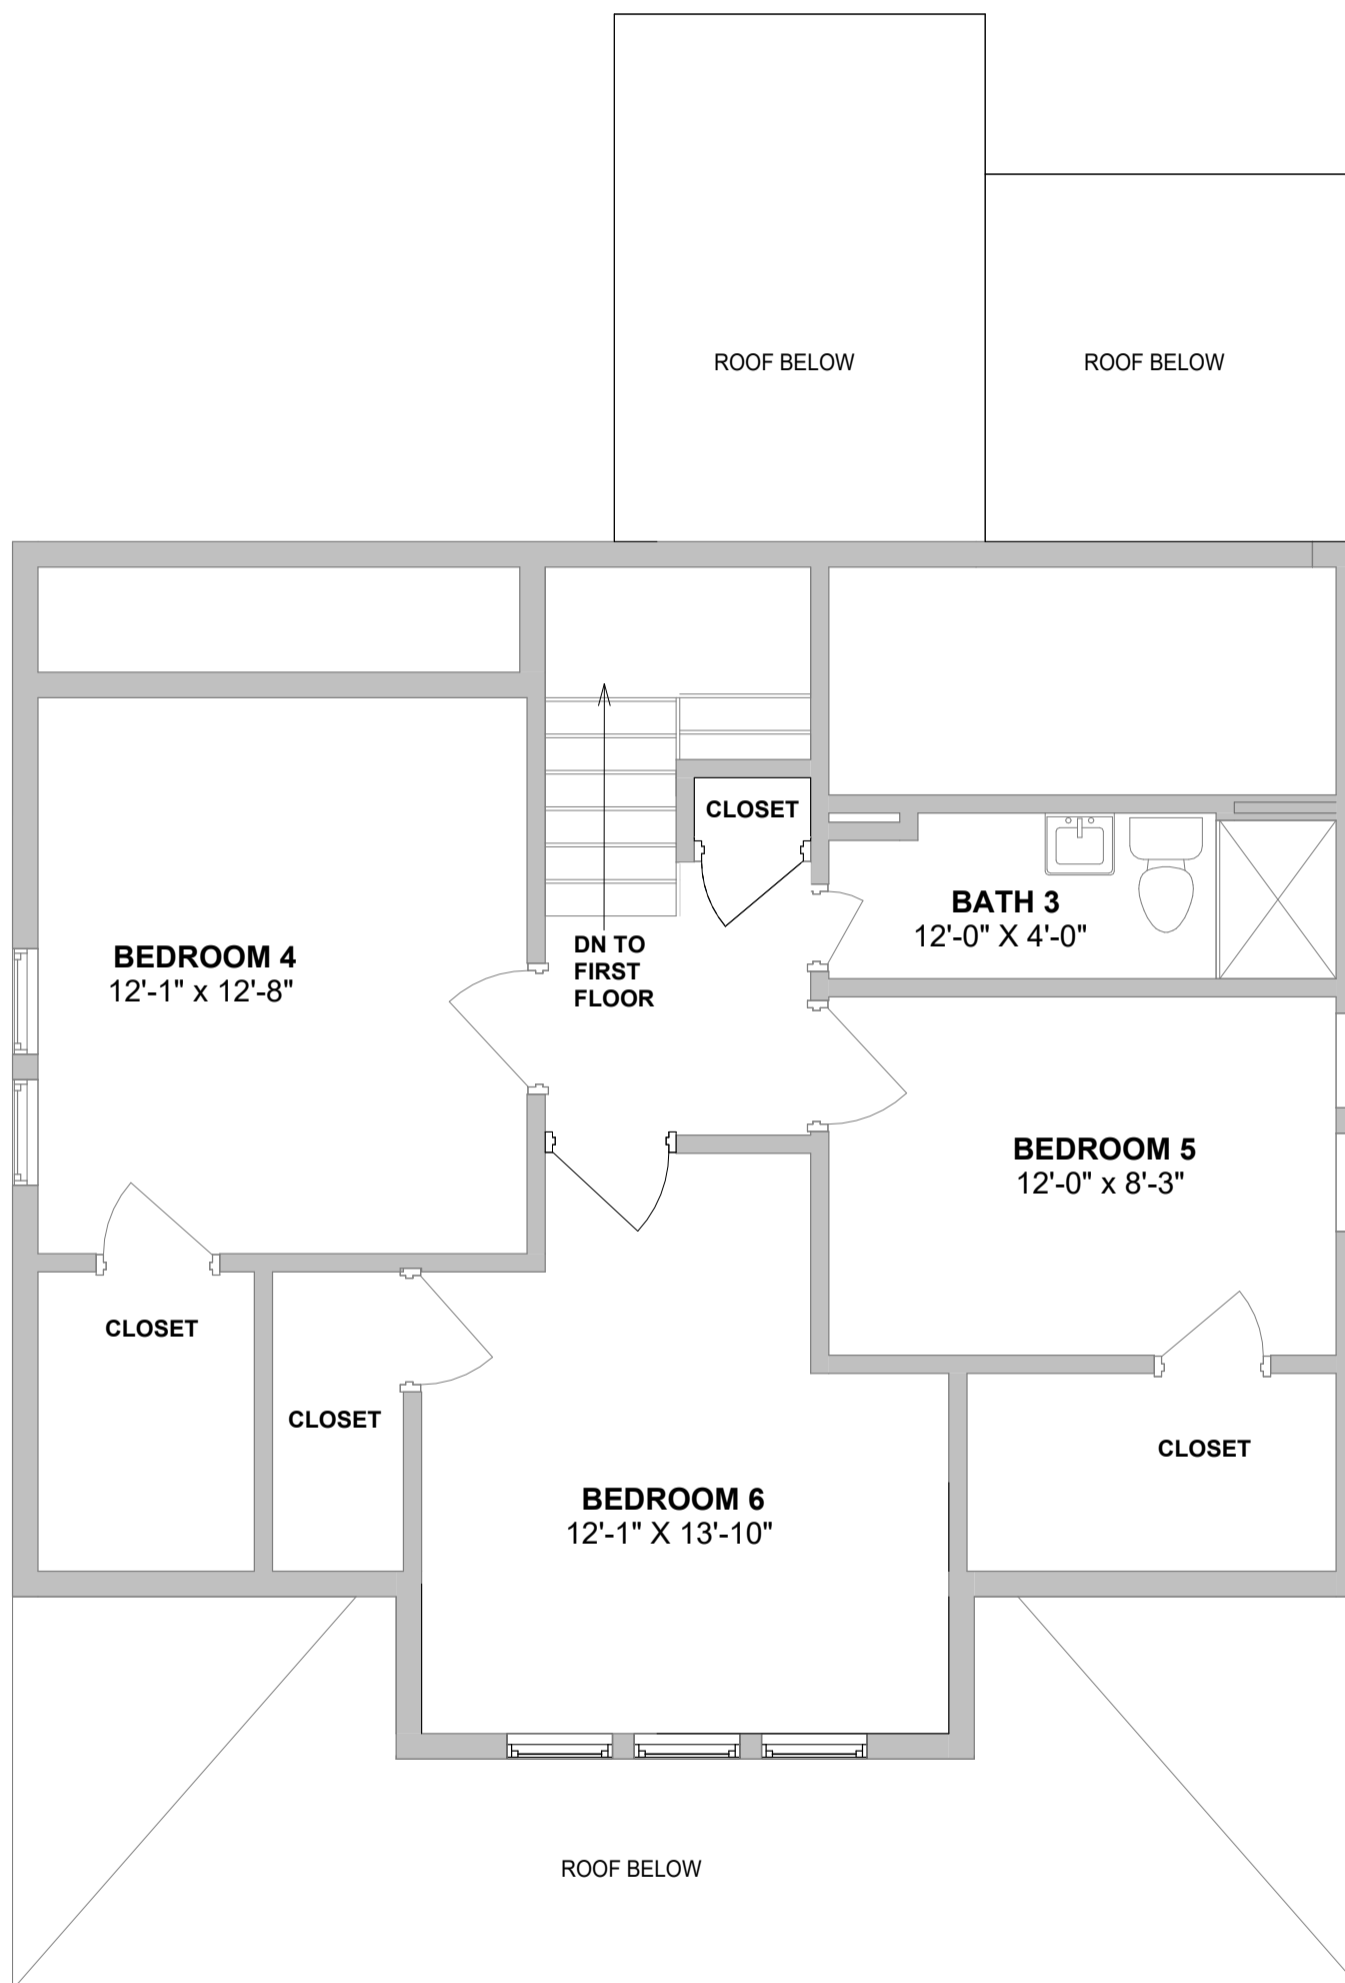

732 W COLLEGE AVE
LOWER LEVEL FLOOR PLAN

NOTE: Room dimensions are approximate.

732 W COLLEGE AVE
FIRST FLOOR PLAN

NOTE: Room dimensions are approximate.

732 W COLLEGE AVE
SECOND FLOOR PLAN

NOTE: Room dimensions are approximate.