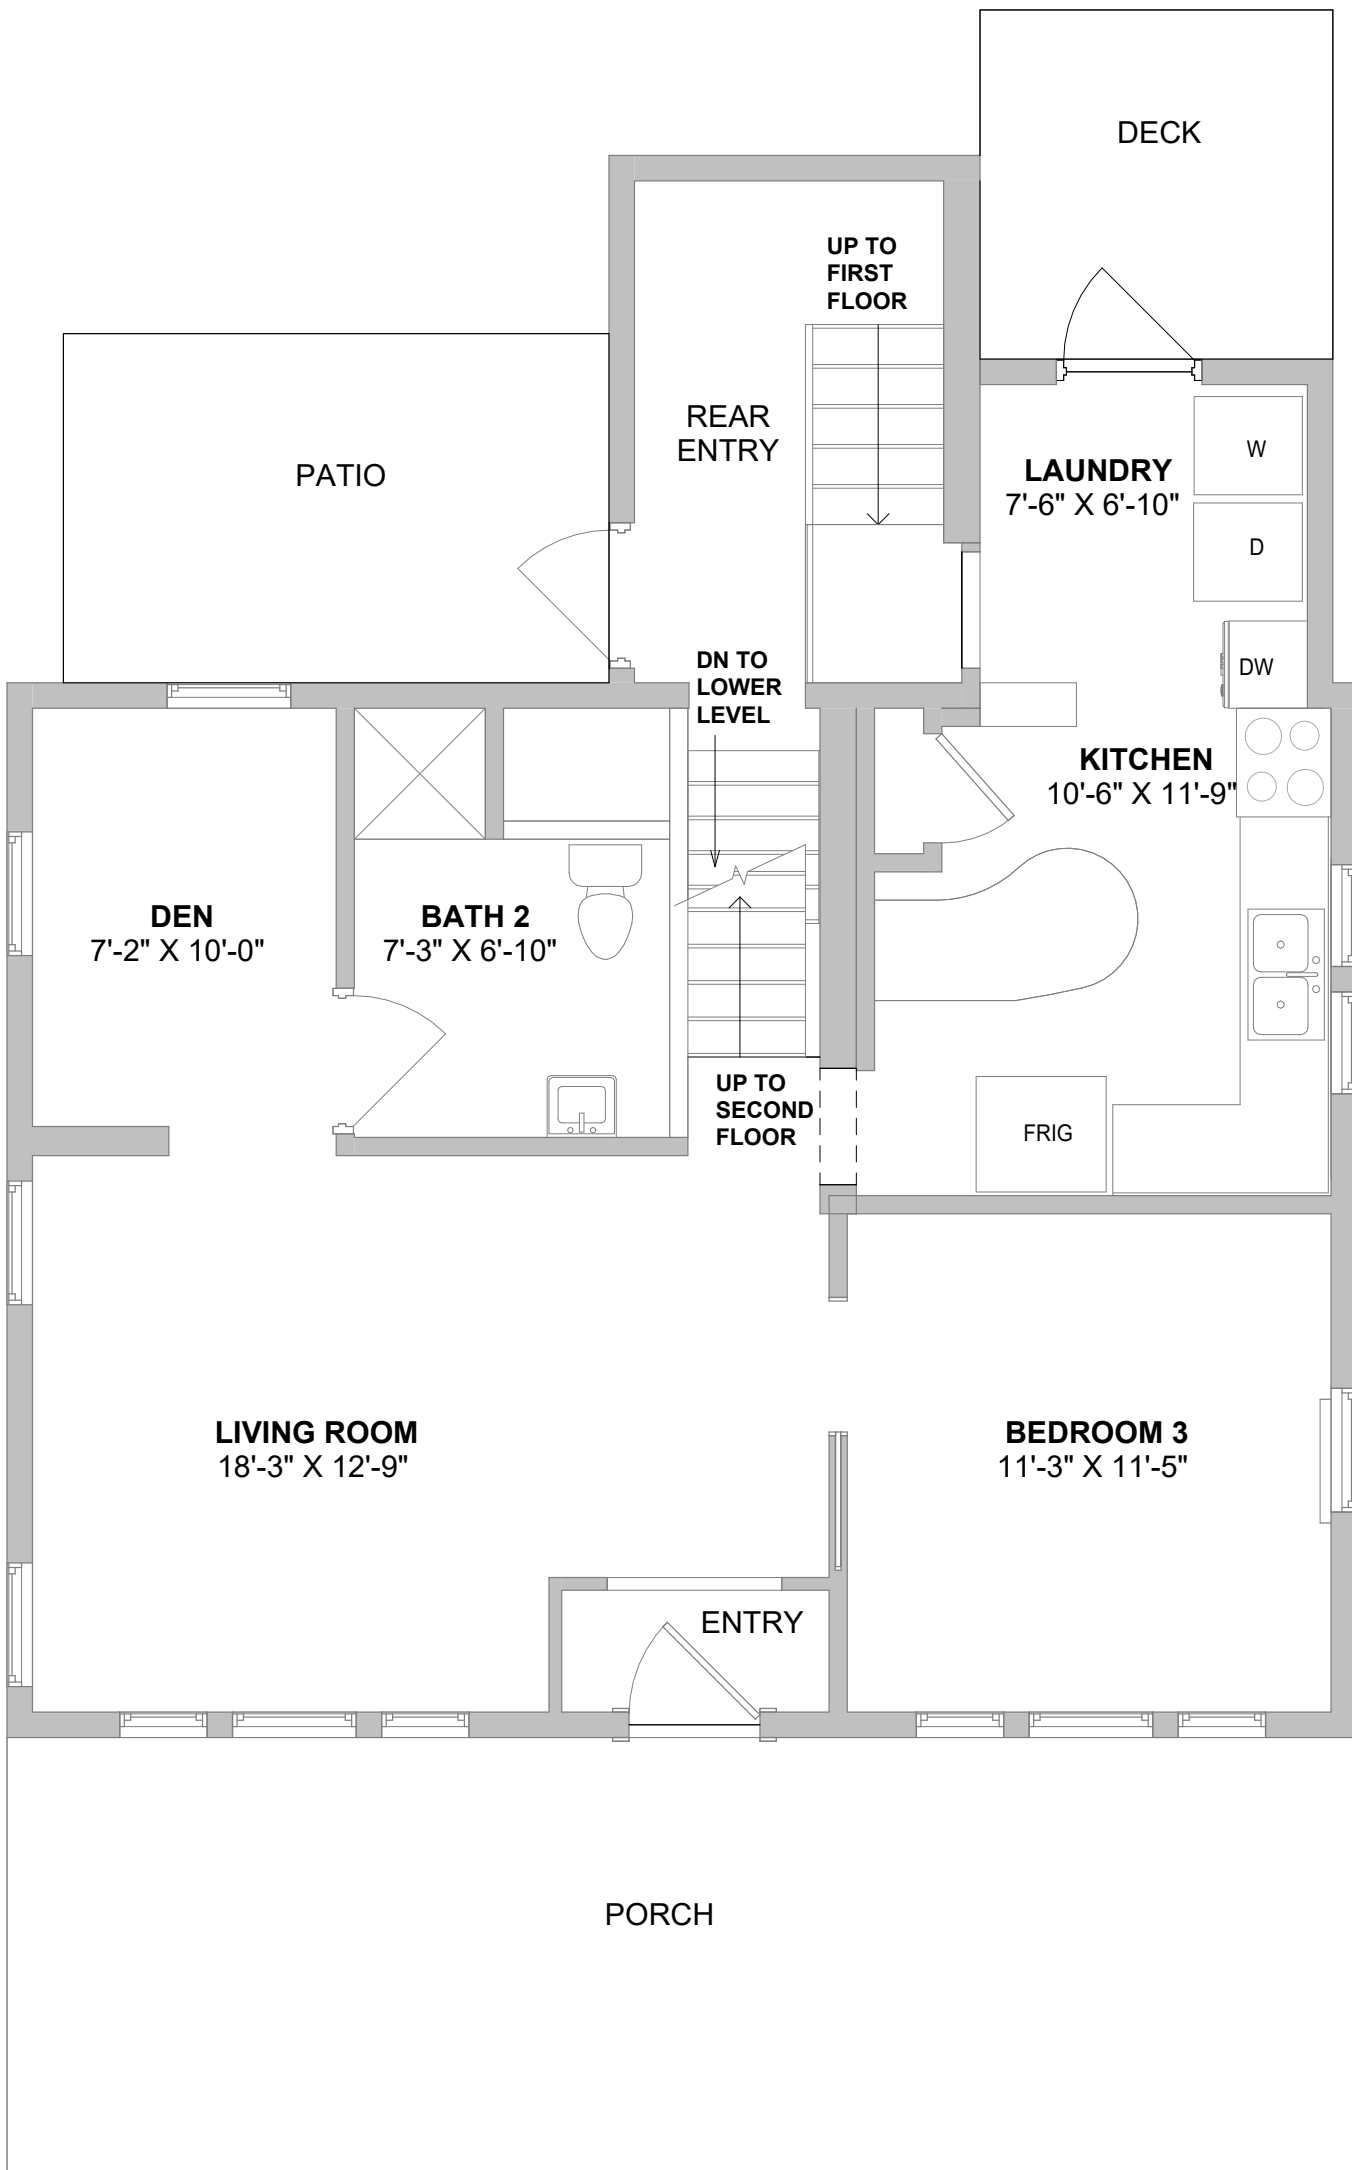

732 W COLLEGE AVE
LOWER LEVEL FLOOR PLAN

NOTE: Room dimensions are approximate.

732 W COLLEGE AVE
FIRST FLOOR PLAN

NOTE: Room dimensions are approximate.

732 W COLLEGE AVE
SECOND FLOOR PLAN

NOTE: Room dimensions are approximate.