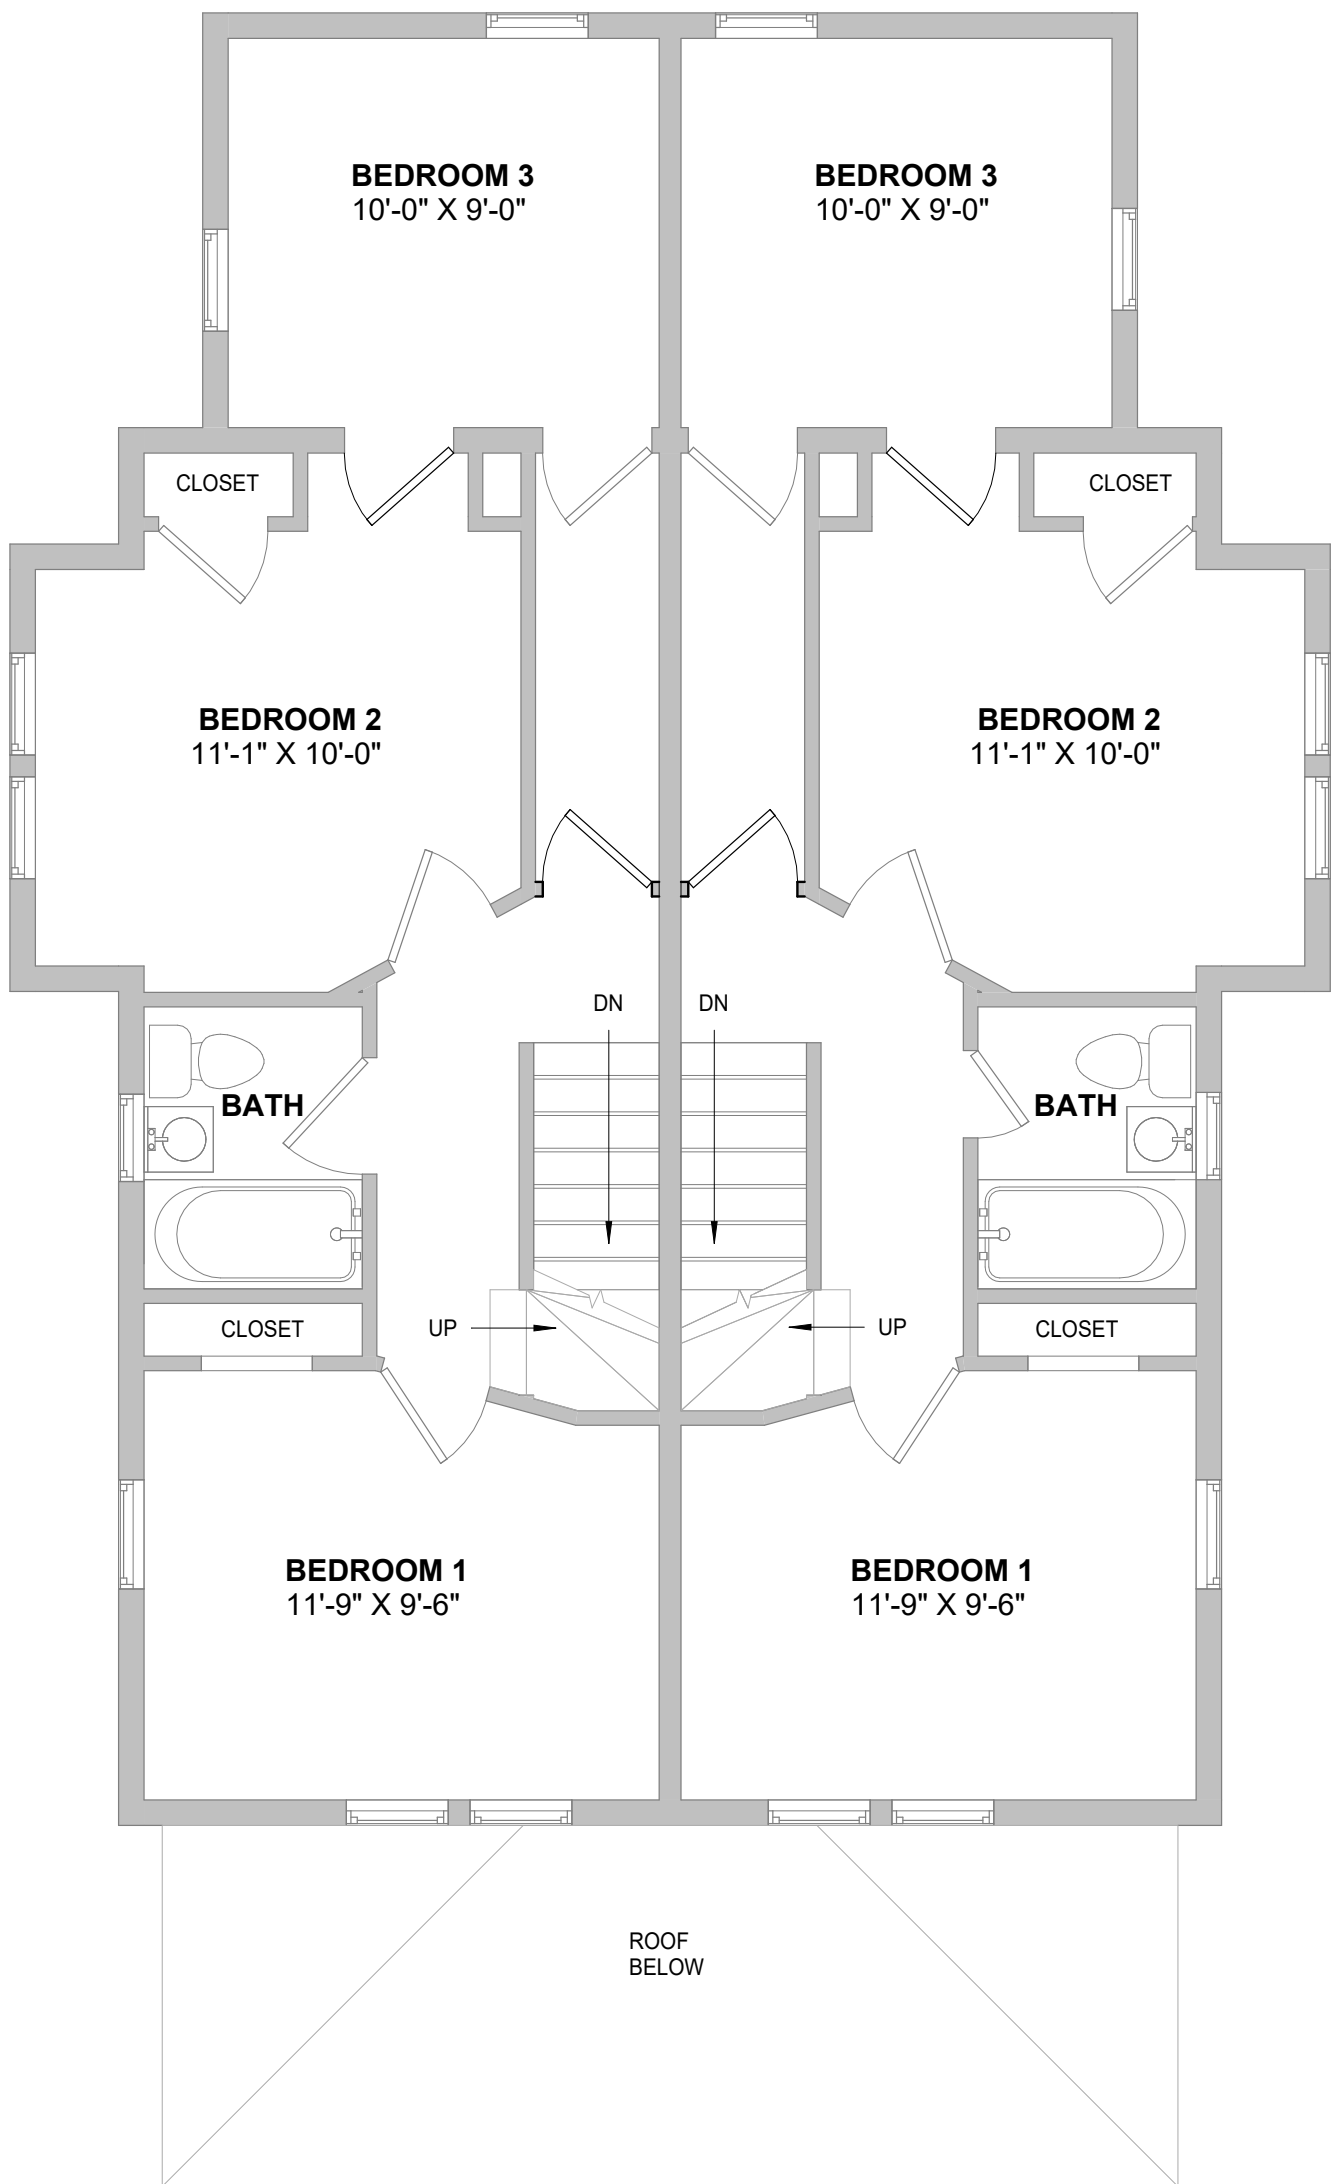

**128/130 PROSPECT STREET**  
**FIRST FLOOR PLAN**

NOTE: Room dimensions are approximate.

UP

**128/130 PROSPECT STREET  
SECOND FLOOR PLAN**

NOTE: Room dimensions are approximate.

**128/130 PROSPECT STREET**  
**THIRD FLOOR PLAN**

NOTE: Room dimensions are approximate.